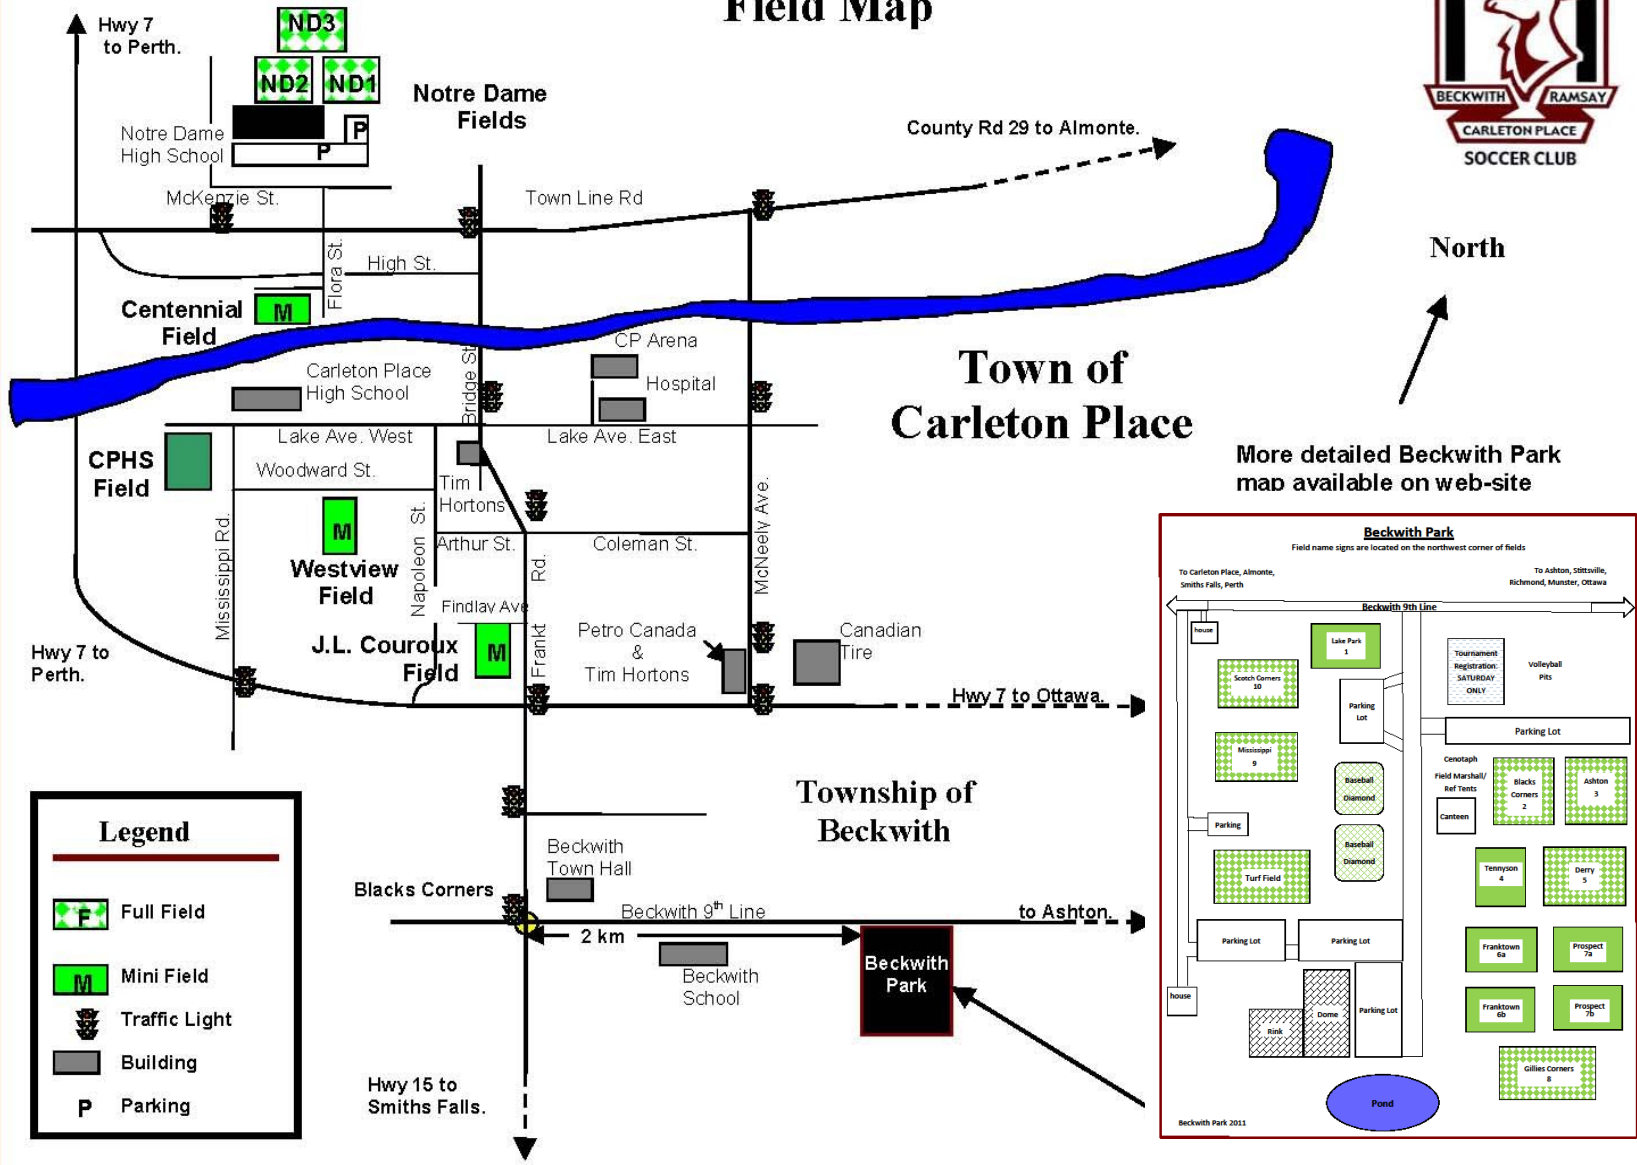

Carleton Place Soccer Club

Field Map

Legend

- Full Field
- Mini Field
- Traffic Light
- Building
- Parking

North

More detailed Beckwith Park map available on web-site